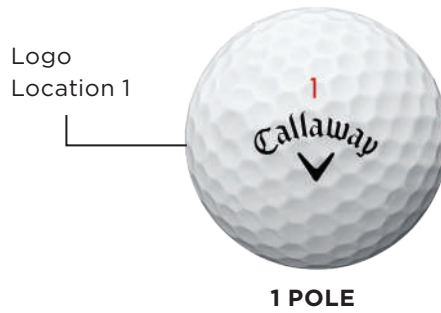

ART SPECIFICATIONS

Minimum Order Quantity: **12 DOZEN**
Lead Time: **10 DAYS**

PLEASE REFER TO BACK PAGES ORDERING PROCESS