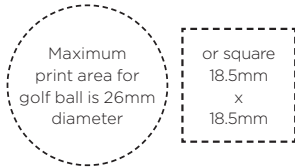

ART SPECIFICATIONS

Minimum Order Quantity: **12 DOZEN**
Lead Time: **10 DAYS**

PLEASE REFER TO BACK PAGES ORDERING PROCESS

PUTTER

WHITE HOT OG #7

ODYSSEY
#1 PUTTER ON TOUR.

STANDARD SPECIFICATIONS

Hand Availability: R & L
Length: 33", 34", 35"
Offset: Full Shaft
Head Type: Mallet
Head Weight: 355g