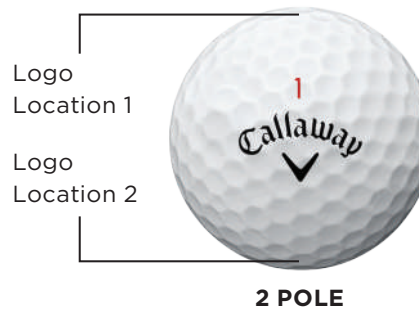

ART SPECIFICATIONS

Minimum Order Quantity: **12 DOZEN**
Lead Time: **10 DAYS**

PLEASE REFER TO BACK PAGES ORDERING PROCESS